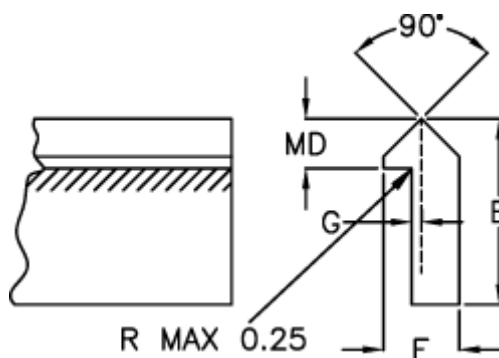

Data Sheet

Article number: 055641000

Description: Single edge track TS4 1000mm

Measures

E = 26.97

F = 11.09

G = 2.36

Kg/m = 1.630